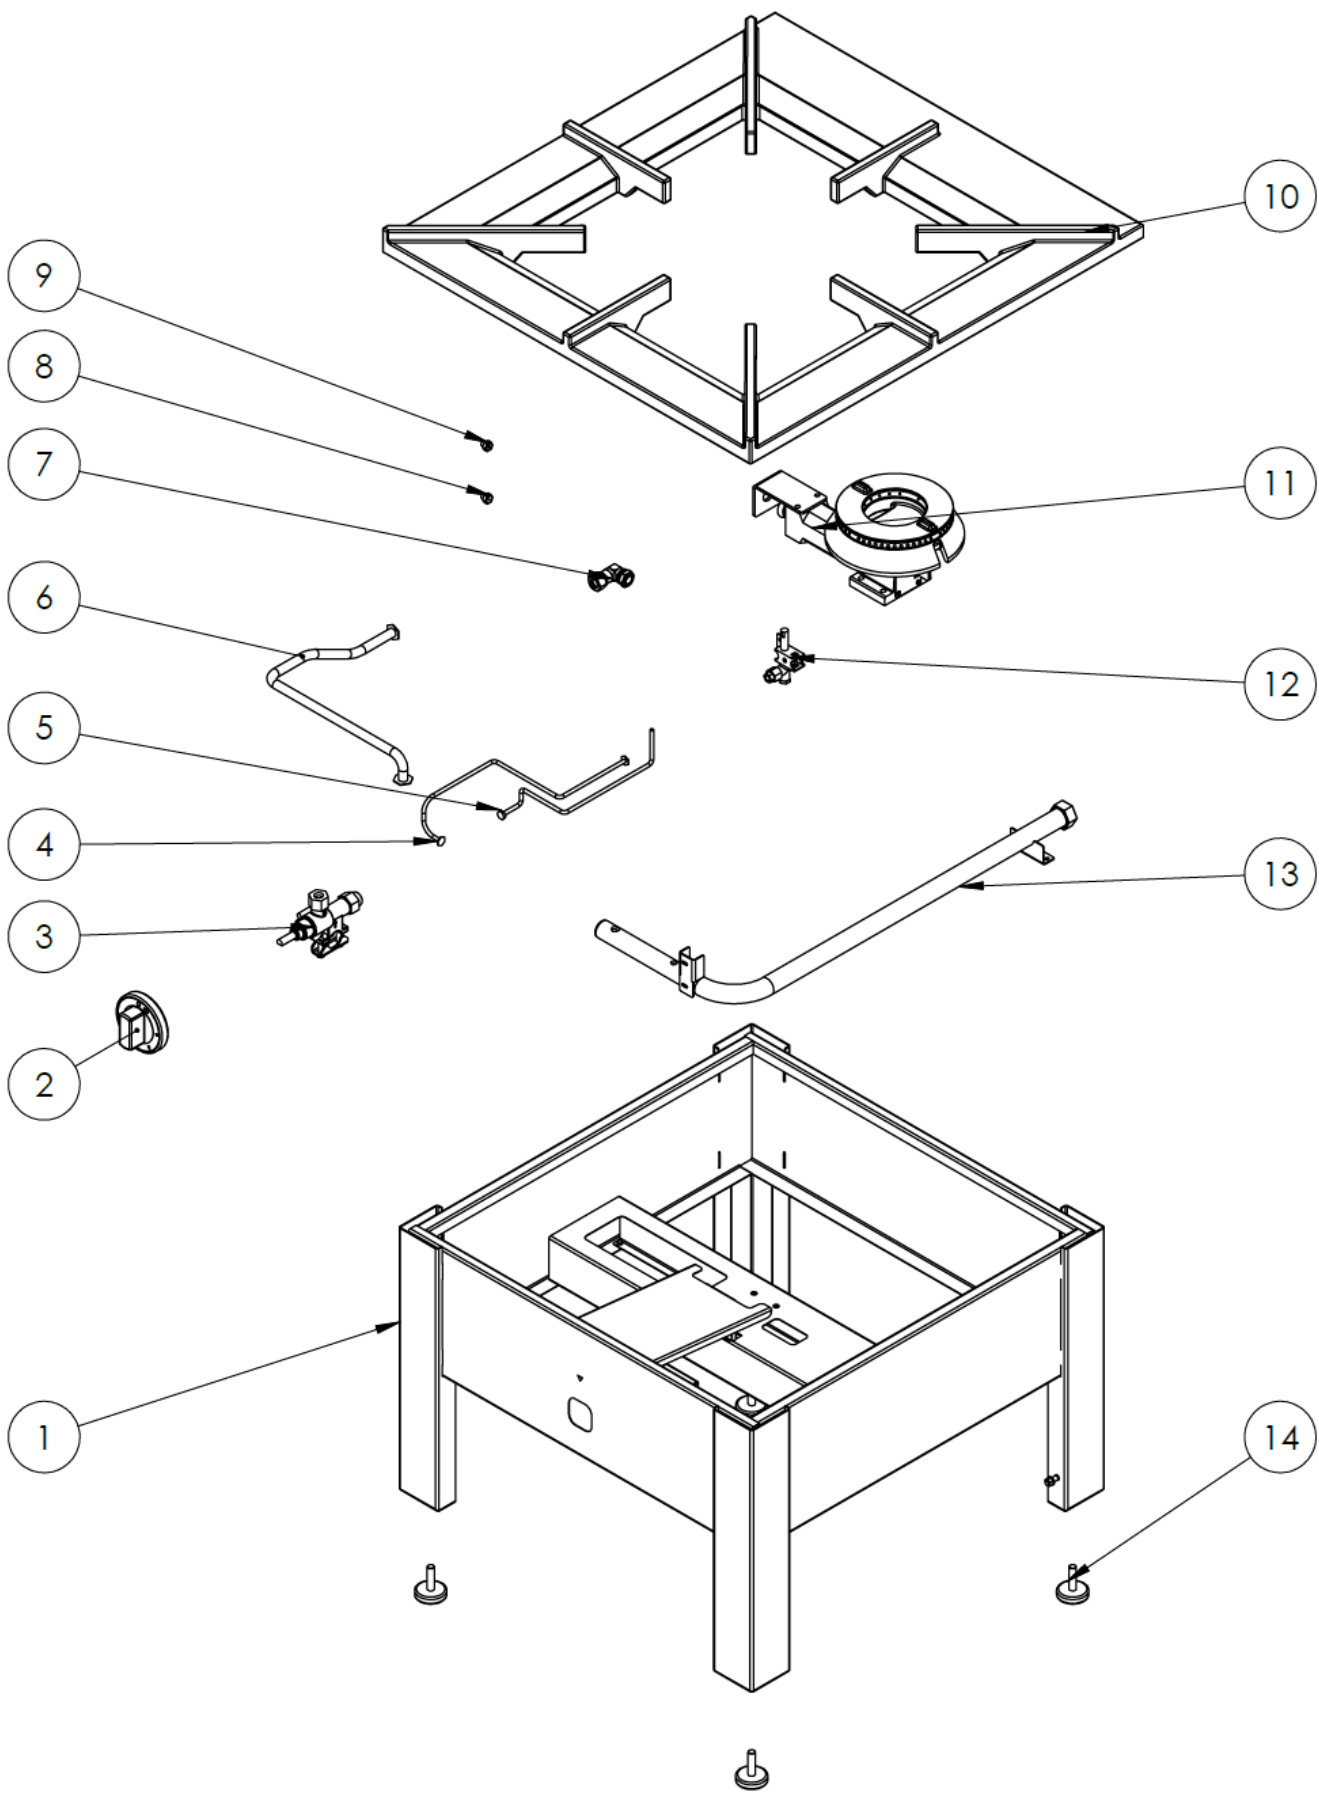

Taboret gazowy

**MODEL: 773001, 773002,
773003, 773004, 773005, 773006**

LP.	Numer katalogowy	Numer katalogowy	Numer katalogowy	Numer katalogowy	Numer katalogowy	Numer katalogowy	Nazwa części
1	V773001-01	V773003-01	V773002-01	V773004-01	V773005-01	V773006-01	Korpus
2	V773001-02	V773003-02	V773002-02	V773004-02	V773005-02	V773006-02	Pokrętko ze skalą
3	V773001-03	V773003-03	V773002-03	V773004-03	V773005-03	V773006-03	Zawór
4	V773001-04	V773003-04	V773002-04	V773004-04	V773005-04	V773006-04	Rura miedziana fi 6x1
5	V773001-05	V773003-05	V773002-05	V773004-05	V773005-05	V773006-05	Termopara
6	V773001-06	V773003-06	V773002-06	V773004-06	V773005-06	V773006-06	Rura miedziana fi 10x1
7	V773001-07	V773003-07	V773002-07	V773004-07	V773005-07	V773006-07	Kolano
8	V773001-08	V773003-08	V773002-08	V773004-08	V773005-08	V773006-08	Dysza palnika 9 kW PB_1.35
9	V773001-09	V773003-09	V773002-09	V773004-09	V773005-09	V773006-09	Dysza palnika 9kW GZ_2.35
10	V773001-10	V773003-10	-	-	-	-	Ruszt żeliwny taboretu
	-	-	V773002-10	V773004-10	-	-	Ruszt emaliowany
	-	-	-	-	V773005-10	V773006-10	Ruszt TG
11	V773001-11	V773003-11	V773002-11	V773004-11	V773005-11	V773006-11	Palnik 9kW
12	V773001-12	V773003-12	V773002-12	V773004-12	V773005-12	V773006-12	Palnik pilota
13	V773001-13	V773003-13	V773002-13	V773004-13	V773005-13	V773006-13	Kolektor
14	V773001-14	V773003-14	V773002-14	V773004-14	V773005-14	V773006-14	Stopka